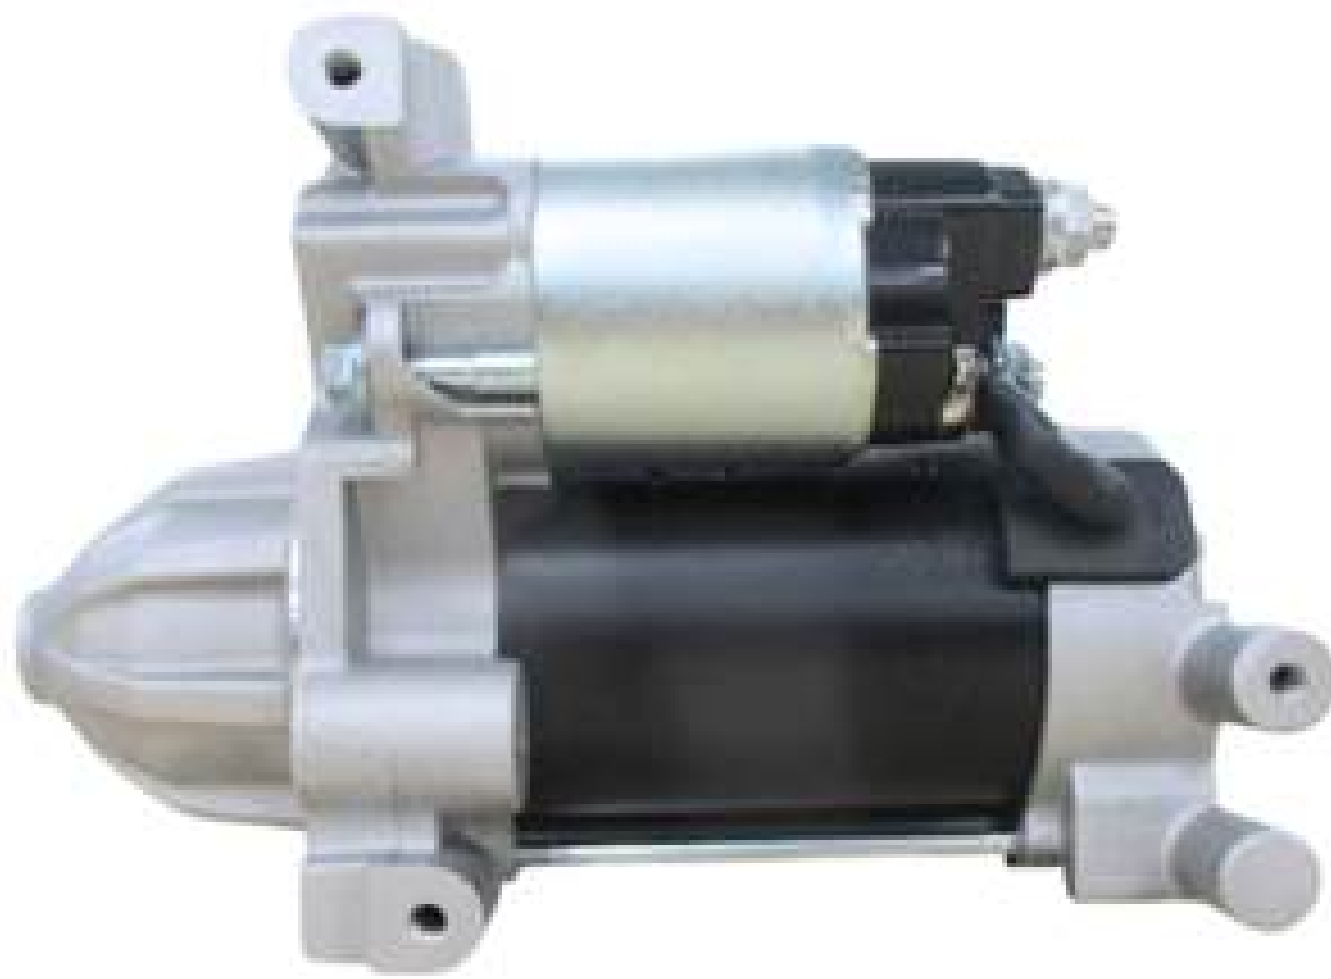

MODEL / MODELO	EVERCAT NO.	OEM NO.
1UR-FE	201-342	28100-0S031
TEETH / DIENTES	VOLTAGE / VOLTIO	KILOWATT / KILOVATIO
9T	12V	1.5KW

JUNE 2026

PTD 114234, Jalan Murni 15, Taman Perindustrian Murni,
81400 Senai, Johor, Malaysia
+607-598 1118 / Whatsapp +6012-631 1022
everspark@everspark.com
www.everspark.com

**AUTHORIZED
ECONOMIC
OPERATOR
MALAYSIA**