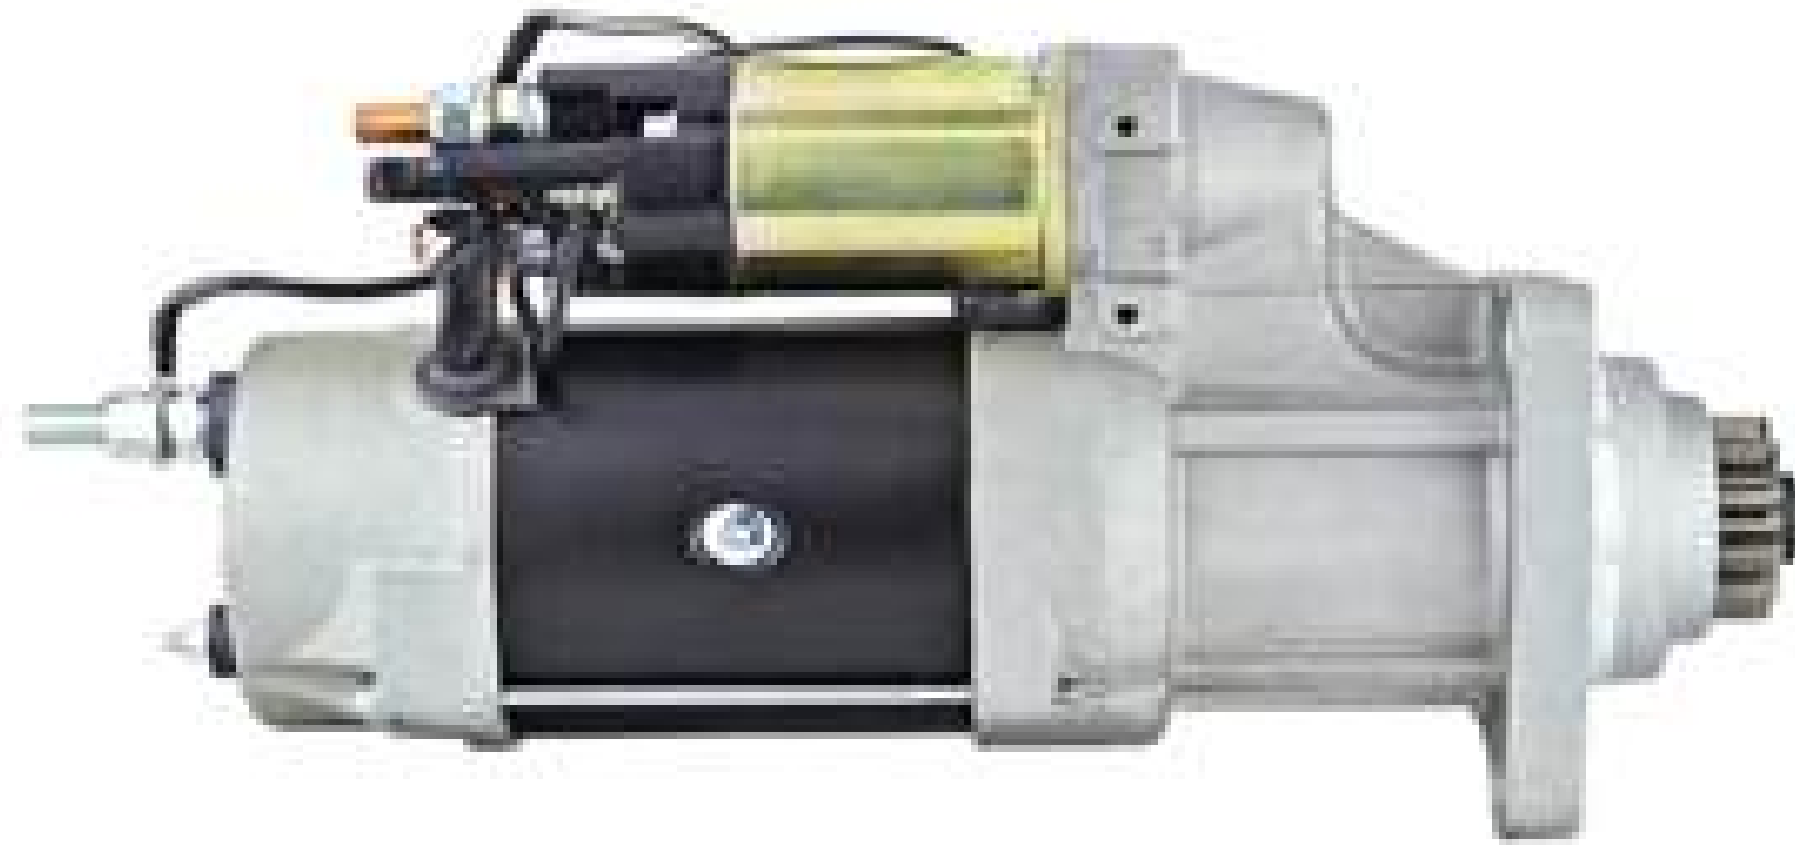

MODEL / MODELO	EVERCAT NO.	OEM NO.
CASE	218-013	19011509
TEETH / DIENTES	VOLTAGE / VOLTIO	KILOWATT / KILOVATIO
11T	24V	8.3KW

MAY 2026

PTD 114234, Jalan Murni 15, Taman Perindustrian Murni,
81400 Senai, Johor, Malaysia
+607-598 1118 / Whatsapp +6012-631 1022
everspark@everspark.com
www.everspark.com

**AUTHORIZED
ECONOMIC
OPERATOR
MALAYSIA**